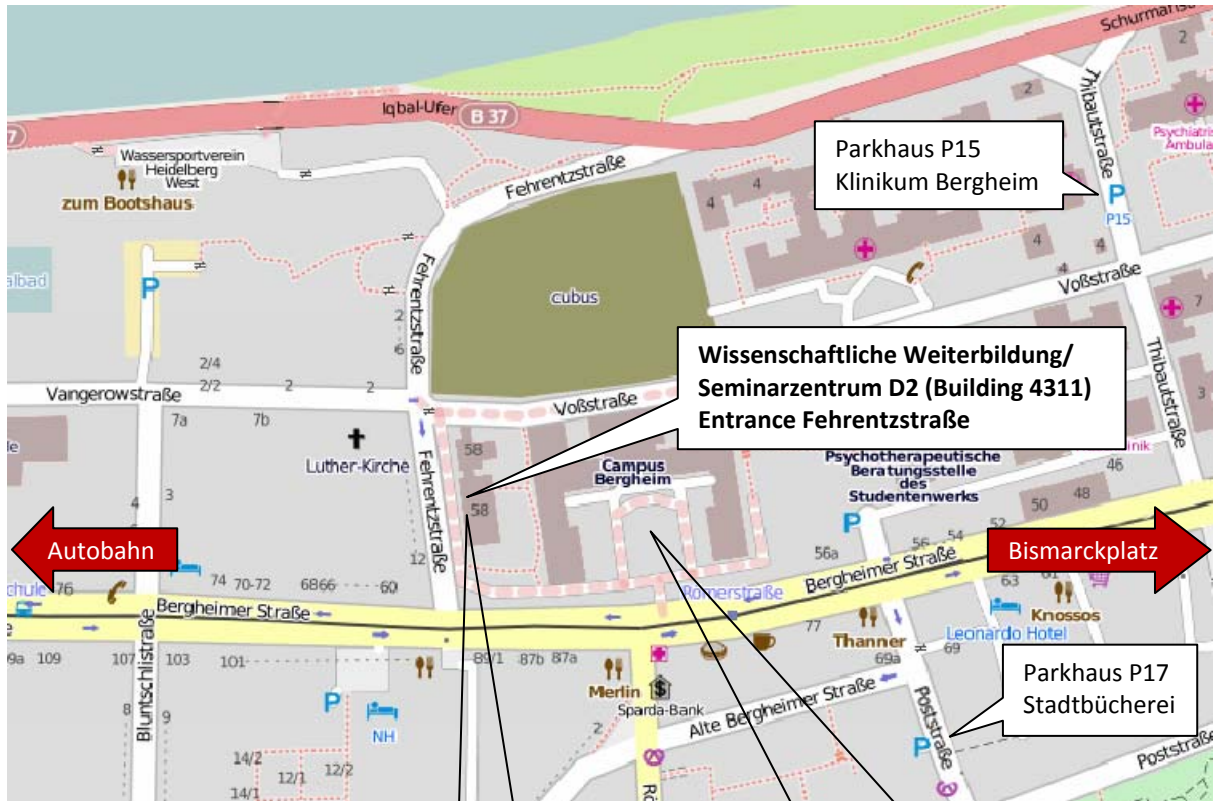

Universität Heidelberg – Wissenschaftliche Weiterbildung

Bergheimer Straße 58, Building 4311, 69115 Heidelberg

Wissenschaftliche Weiterbildung (3rd floor)

Seminarzentrum D2 (2nd floor)

Building 4311, side view

Campus Bergheim

By car:

From the Autobahn

From the Autobahn A5/A656 (Darmstadt – Karlsruhe/Basel), exit Autobahnkreuz Heidelberg. Keep on going straight until you are on the Bergheimer Straße.

From close by

South of the Neckar, on the B37, make a left by the traffic light into the Thibautstraße and head for the "Frauenklinik".

Parking options

1. **Parkhaus P15 Klinikum Bergheim:** Coming from the Iqbal-Ufer (B37). The parking garage is on the left hand side on the corner of Thibautstraße and Voßstraße.
2. **Parkhaus P17 Stadtbücherei:** Turn into the Poststraße from the Bergheimer Straße.
3. **Parken in der Fehrentzstraße:** Between Bergheimer Straße and Vangerowstraße, with costs, 2 hours max. Free of charge between Vangerowstraße and Iqbal-Ufer.

Public transportation (stop: *Römerstraße*)

From Heidelberg main station:

- Bus 32 (towards *Universitätsplatz*)

From Bismarckplatz:

- Bus 32 (towards *Neuenheim Kopfklinik*) or Bus 35 (towards *Wieblingen*)
- Streetcar/tram 22 (towards *Eppelheim, Kirchheimer Straße*) or streetcar/tram 5 (towards *Weinheim*, stop: *Stadtbücherei*)